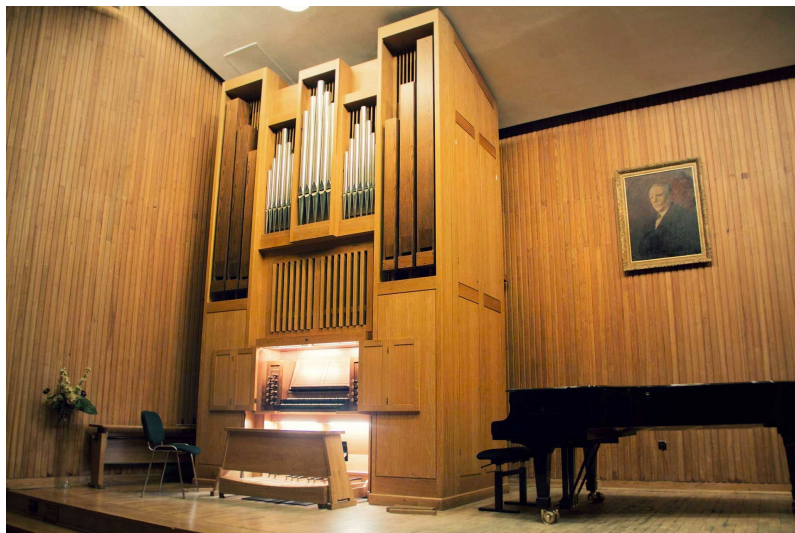

Warsaw, Melcer Chamber Music Hall of the Uniwersytet Muzyczny Fryderyka Chopina

Okólnik 2, 00-368 Warsaw, Poland

Builder	Walcker
Year	ca. 1993
Period/Style	Neo-Baroque
Stops	18
Keyboards	2+P
Keyaction	tracker/mechanical
Sampleset	<u>Piotr Grabowski</u>

Description

The organ is located at The Fryderyk Chopin University of Music in Melcer Chamber Music Hall. It was built by Walcker company in 1993 together with other two instruments - big 55 stop organ in the concert hall and small 4 stop positiv. It got 15 stops (3 stops are borrowed) divided into 2 manuals and pedal. Manual compass is from C to g3, pedal from C to f. It got fully mechanical tracker action. Brustwerk division is enclosed.

Stoplist/Disposition

Hauptwerk	Brustwerk	Pedal
Nachthorn 8'	Gedackt 8'	Subbass 16'
Prinzipal 4'	Quintatön 8'	Gedacktbass 8'
Nasard 2 2/3'	Röhrflöte 4'	Choralbass 4' *
Oktave 2'	Prinzipal 2'	Oktave 2' *
Mixtur 1 1/3' 4f.	Quinte 1 1/3'	Trompete 8' *
Trompete 8'	Sifflöte 1'	
	Krumhorn 8'	

Additional: HW/BW, HW/Ped, BW/Ped, Tremulant BW, Schweller BW, * borrowed from Hauptwerk