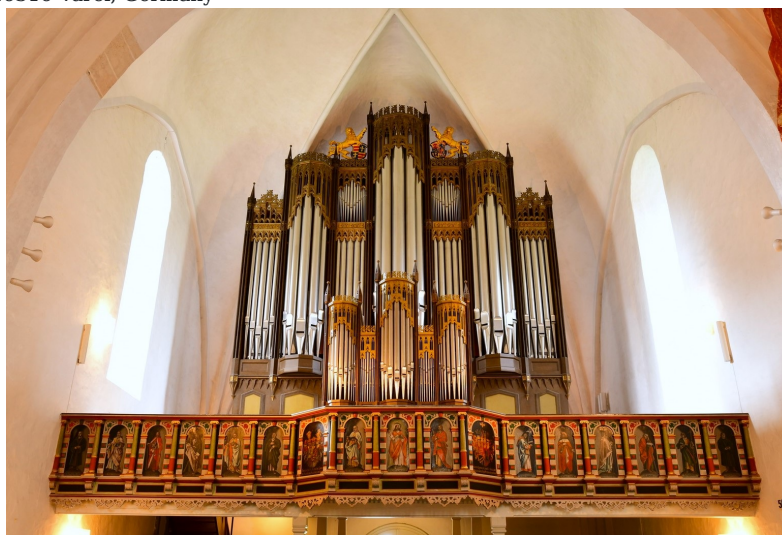

Varel, Schlosskirche

Schlosskirche, Schlossplatz, 26316 Varel, Germany

Builder	K. Schuke Berlin
Year	1978
Period/Style	Modern
Stops	46
Keyboards	3+P
Keyaction	tracker/mechanical
Tuning	Equal at 440 Hz

Description

The organ in the Schlosskirche Varel, built by Karl Schuke in 1978, is housed in a historic case with elements dating back to 1615. The original organ was crafted by Christian Bockelmann, and its elaborate facade, featuring lions holding the coats of arms of Count Anton II of Delmenhorst and his wife Sybille Elisabeth, was created by the sculptor Ludwig Münstermann. Over the centuries, the organ underwent several rebuilds and modifications by notable organ builders, including Johann Sieburg in 1639, Johann Lübben and Dietrich Busch in the 18th century, and Philipp Furtwängler in 1861.

The current instrument by Schuke, while retaining the historic case, features modern technological updates, including a Rückpositiv and a setzer system added during a 2003 cleaning by the Schuke firm. With 47 stops distributed across three manuals and pedal, the organ offers a broad tonal palette suitable for a wide range of musical styles. Its mechanical and electric action ensures precise control, and the instrument's detailed restoration honors its historical significance while enhancing its functionality for contemporary use.