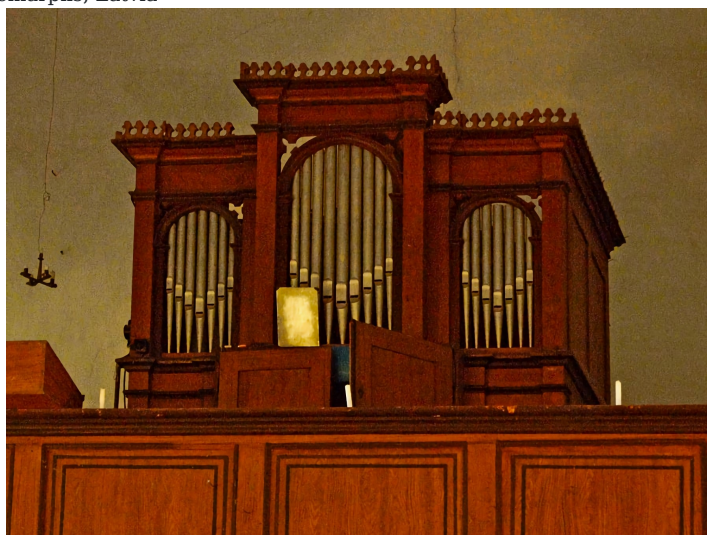

Valdemārpils, Valdemārpils luterāņu baznīca

2, Lielā iela, Dižliepas, 3260 Valdemārpils, Latvia

Builder	M. Kresling
Year	1890
Period/Style	Romantic
Stops	6
Keyboards	1+P
Keyaction	tracker/mechanical

Description

A single-manual instrument built in the characteristic style of M. Krēsliņš. Due to elevated humidity, the instrument has ceased to function and is currently (as of June 2006) unplayable. The organ requires comprehensive restoration. The original graining has been preserved on the façade and the casing.

Stoplevel/Disposition

Manual	Pedal
Principal 8'	Bourdon 16'
Octave 4'	
Gamba 8'	
Flöte 8'	
Salicional 8'	

Additional: Pedalcoppel, Octavcoppel, Signal

Sources

<https://orgcat.lv/valdemarpils_main.htm>