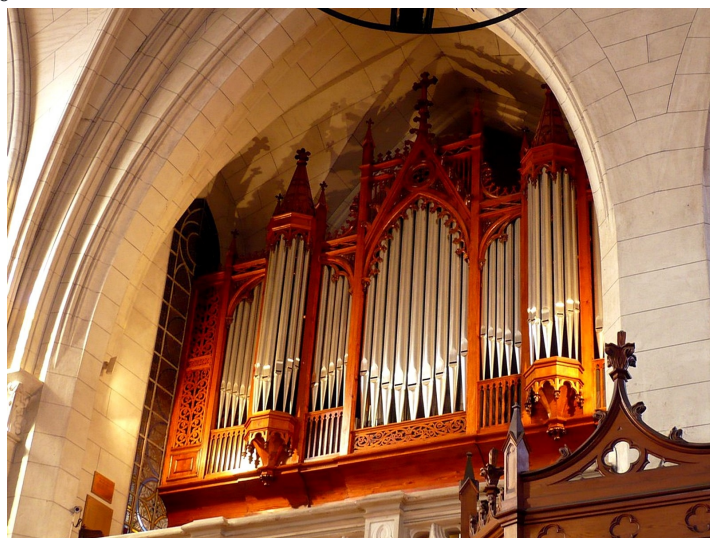

# Toulouse, Temple du Salin

Temple du Salin, Toulouse, France

<b>Builder</b>	Puget
<b>Year</b>	1911
<b>Period/Style</b>	Classical
<b>Keyaction</b>	tracker/mechanical
<b>Tuning</b>	Unknown