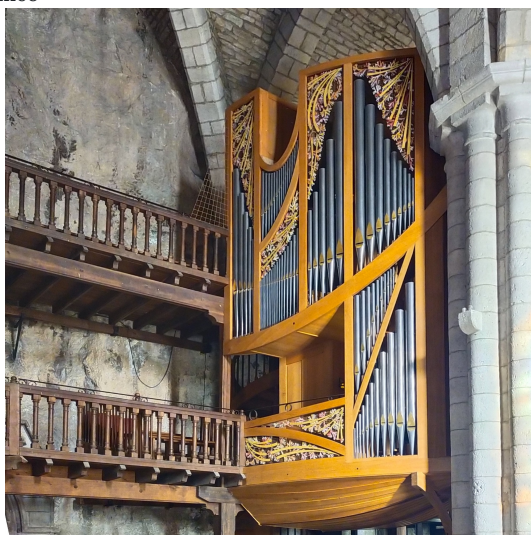

Rocamadour, Basilique Saint-Sauveur

Basilique Saint-Sauveur , Rocamadour, France

Builder

Claude Guillemin

Year

ca. 1620

Period/Style

Gothic

Keyaction

tracker/mechanical

Tuning

Unknown