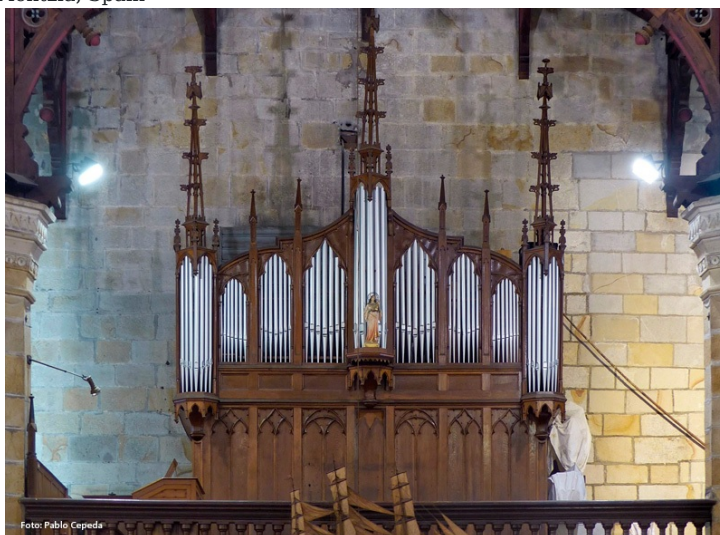

Plentzia, Santa María Magdalena

Andra Maria Magdalena, 48620 Plentzia, Spain

Builder

Eleizgaray y Cia

Year

ca. 1918

Period/Style

Classical

Keyaction

tracker/mechanical

Tuning

Unknown

Sources

<https://diegoamezua.com/Bizkaia/Festivales/plentzia/?portfolioCats=8>