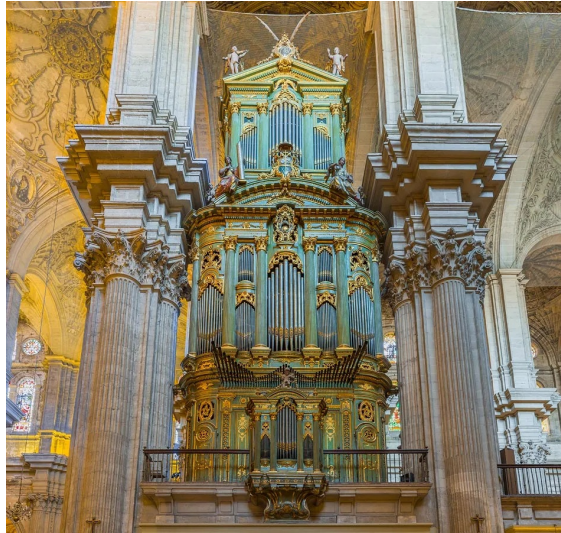

Málaga, Catedral de Málaga

Catedral de Málaga, Málaga, Spain

Builder	Julián de la Orden
Year	1779
Period/Style	Baroque
Keyaction	tracker/mechanical
Tuning	Unknown