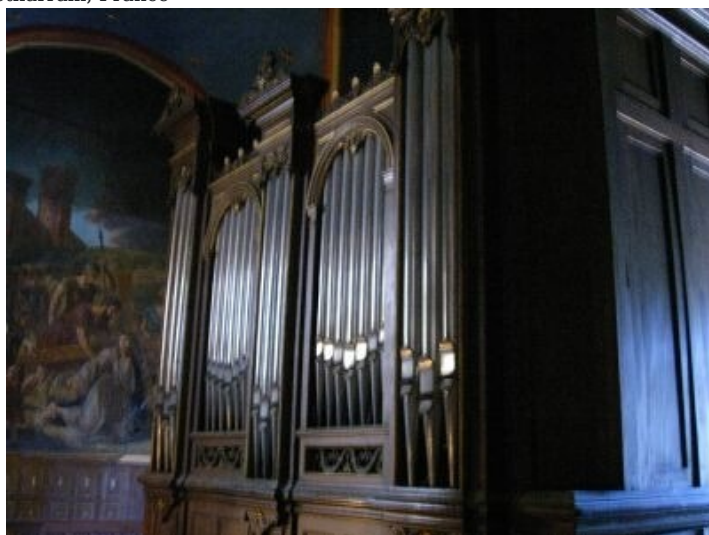

Lestelle-Bétharram, Chapelle Notre-Dame

Chapelle Notre-Dame, Lestelle-Bétharram, France

Builder	A. Cavaille-Coll
Year	ca. 1860
Period/Style	Romantic
Keyaction	tracker/mechanical
Tuning	Unknown