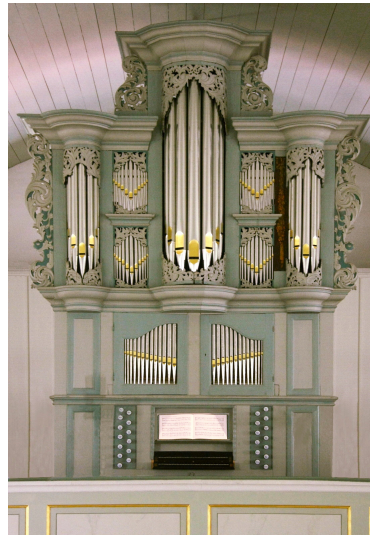

# Grasberg, Findorffkirche

Speckmannstraße 42, 28879 Grasberg, Germany

<b>Builder</b>	A. Schnitger
<b>Year</b>	1693
<b>Period/Style</b>	Baroque
<b>Stops</b>	21
<b>Keyboards</b>	2+P
<b>Keyaction</b>	tracker/mechanical
<b>Tuning</b>	Neidhardt III at 458 Hz

## Description

The organ at the Evangelical Lutheran Church in Grasberg was originally built for the church of the orphanage in Hamburg. When the orphanage was demolished in 1785, the organ builder Georg Wilhelm Wilhelmy from Stade acquired the instrument and installed it in the newly built Grasberg church in 1788. A significant restoration was carried out by the Gebrüder Hillebrand workshop from 1980 to 1984.