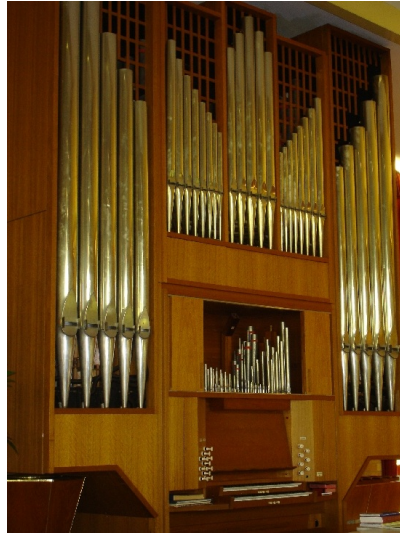

Armadale, Free Reformed Church

Fifth Road, 6112 Armadale, Australia

Builder	Bellsham Pipe Organs
Year	ca. 1977
Period/Style	Classical
Stops	16
Keyboards	2+P
Keyaction	tracker/mechanical
Tuning	Equal at 440 Hz

Description

Display pipes high tin content. Nyatoh timber for case work.

Alterations by Bellsham Pipe Organs 1985.

Enlargement by Pipe Organ Builders and Services 1996. Addition of Great Trumpet.

Stoplist/Disposition