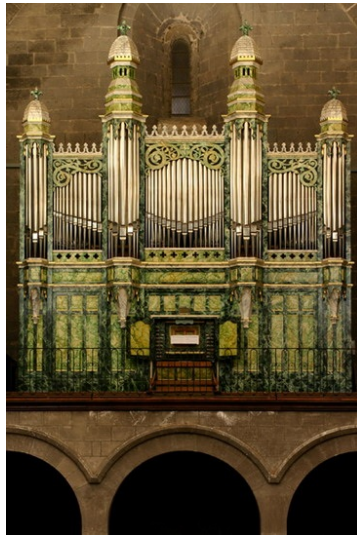

Agde, cathédrale Saint-Étienne (Grand-Orgue)

cathédrale Saint-Étienne, Agde, France

Builder	Puget
Year	1900
Period/Style	Classical
Keyaction	tracker/mechanical
Tuning	Unknown