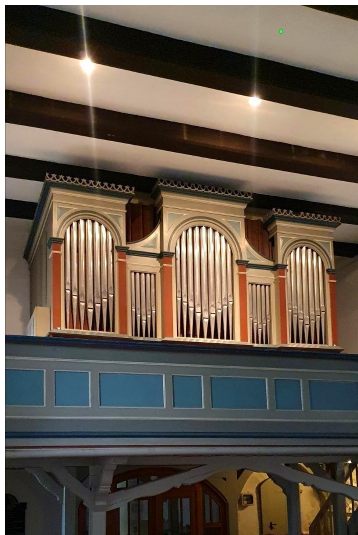

Warder, Ev.-Luth. Kirche

Vicelinkirche, Kirchweg , 23821 Warder, Germany

Builder	Marcussen & Søn
Year	1885
Period/Style	Romantic
Stops	13
Keyboards	2+P
Keyaction	tracker/mechanical

Description

The organ was constructed by Marcussen & Søn in 1885. What makes it unique is that the entire instrument, except for the Principal 8', is swellable. In 1974, the organ was restored by the original manufacturer.

Stoplist/Disposition

I Hauptwerk	II Positiv	Pedal
Bordun 16'	Gedackt 8'	Subbaß 16'
Principal 8'	Viola di Gamba 8'	Gedackt 8'
Rohrflöte 8'	Spitzflöte 4'	Oktave 4'
Octav 4'	Gemshorn 2'	
Rauschquinte 2 fach	Quinte 1 1/3'	

Additional: II/I, Pedal-Coppel(I/P), Octav-Coppel, Calcant, Swell pedal for the entire work

Sources

<https://organindex.de/index.php?title=Rohlstorf/Warder,_Ev.-Luth._Kirche>