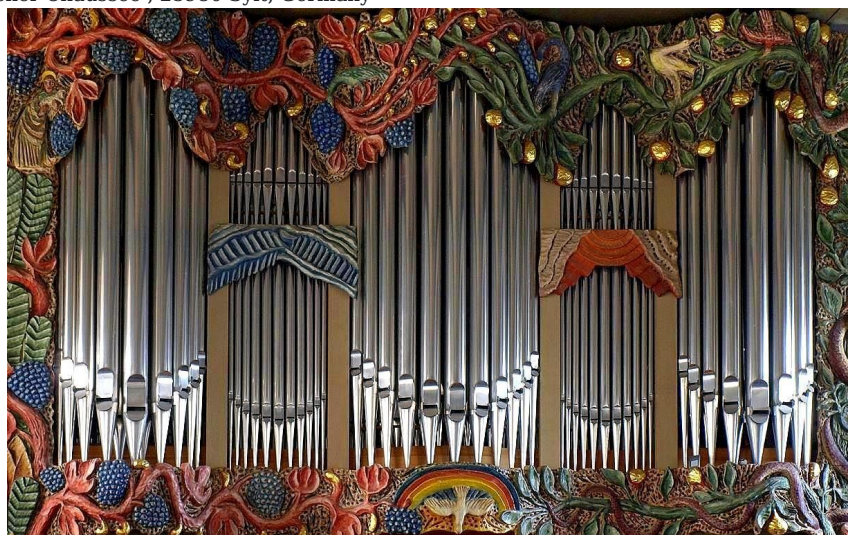

Sylt, St. Severin

Sankt Severin, Munkmarscher Chaussee , 25980 Sylt, Germany

Builder	Mühleisen
Year	ca. 1999
Period/Style	Modern
Stops	45
Keyboards	3+P
Keyaction	tracker/mechanical

Description

The Organ was constructed by Konrad Mühleisen Orgelbau, based in Stuttgart/Leonberg, in 1999. Previous versions of the organ include a new build in 1787 by Jürgen H. Angel from Flensburg, which was redesigned and extended multiple times. Another new build was made in 1983 by Rudolf Neuthor from Kiel, which was later moved to Poland in 1999. The visual design of the organ was done by sculptor Ulrich Lindow from Schobüll.