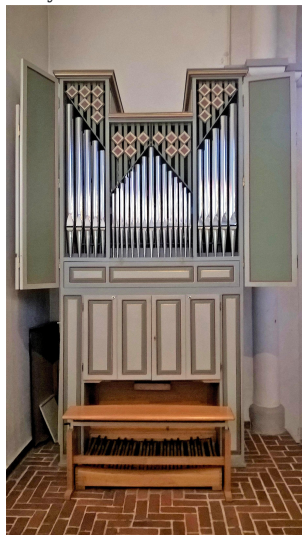

Sylt, St. Nicolai (Choir Organ)

Sankt Nicolai, Sankt-Nicolai-Straße 5, 25980 Sylt, Germany

Builder	R. Neuthor
Year	1989
Period/Style	Modern
Stops	8
Keyboards	1+P
Keyaction	tracker/mechanical

Description

The organ was constructed by Rudolf Neuthor Orgelbau in 1989.

Stoplist/Disposition

I Hauptwerk

Holzgedackt 8'

Prinzipal 4'

Rohrflöte 4' B/D

Oktave 2' (Vorabzug Mixtur)

Mixtur 3f

Quartzimbel 2f (Vorabzug Mixtur)