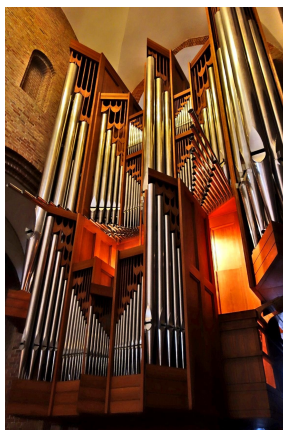

Ratzeburg, Dom (Hauptorgel/Main Organ)

Ratzeburger Dom, Domhof 35, 23909 Ratzeburg, Germany

Builder	Rieger
Year	ca. 1978
Period/Style	Modern
Stops	64
Keyboards	4+P
Keyaction	tracker/mechanical
Tuning	Equal at 440.0 Hz

Description

The Organ was constructed by Gebrüder Rieger Orgelbau, Schwarzach (Vorarlberg) in 1978. The organ's predecessor instruments include the first organ in 1230, a new build in 1563 by Jacob Scherer, a swallow's nest organ by Albrecht Lewin in 1619, a creation by F.A. Mehmel, Stralsund in 1881 with three manuals and pedals/41 stops, and in 1902 the organ was updated by Barnim Grüneberg partly using parts of the previous instrument. There was also a remodeling by Kemper & Son in 1954 followed by a new build by Kemper in 1966. The current organ was newly built in 1978.

Additional enhancements were made in 1994 with the addition of a carillon (a musical instrument that is typically housed in the bell tower of a church) in the third manual. In 2013, there was a general revision done by Rieger.