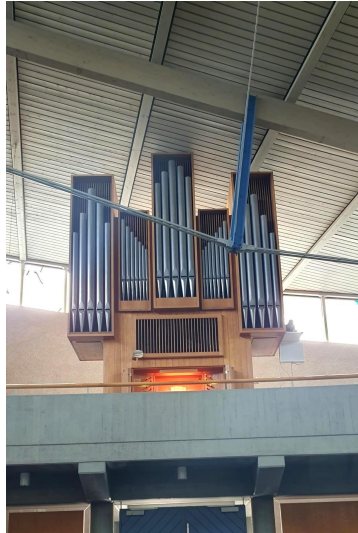

Kiel, St. Joseph

Sankt Joseph, Ostring 193, 24148 Kiel, Germany

Builder	A. Führer
Year	1969
Period/Style	Neo-Baroque
Stops	18
Keyboards	2+P
Keyaction	tracker/mechanical

Description

The organ was constructed by Alfred Führer in Wilhelmshaven in 1969. It originates from a preceding church. The current church is only 30 years old.