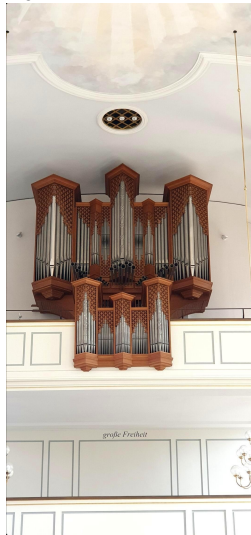

Hamburg, St. Joseph

Sankt Joseph, Große Freiheit 41, 22767 Hamburg, Germany

Builder	K. Becker
Year	1969
Period/Style	Neo-Baroque
Stops	33
Keyboards	3+P
Keyaction	tracker/mechanical

Description

The organ was constructed in 1969 by Klaus Becker from Kupfermühle.