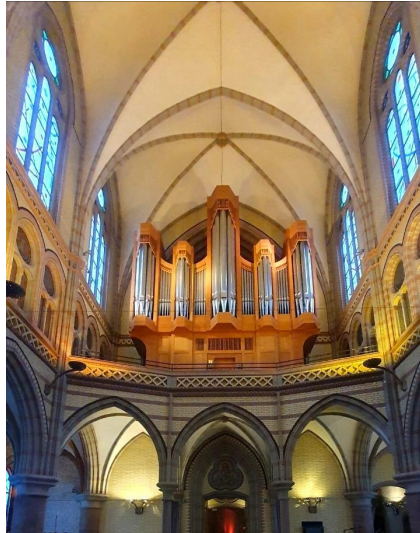

Hamburg, St. Johannis

Sankt Johannis Altona, Bei der Johanniskirche 22, 22767 Hamburg, Germany

Builder	Kuhn AG
Year	1998
Period/Style	Modern
Stops	47
Keyboards	3+P
Keyaction	tracker/mechanical

Description

The organ was constructed in 1998 by Kuhn Orgelbau AG, a company based in Männedorf.