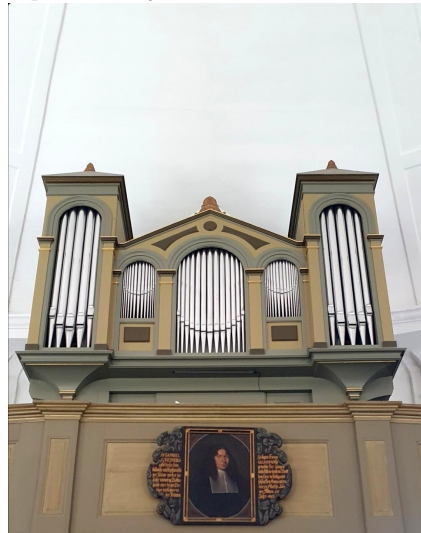

Großenaspe, Katharinenkirche

Katharinen-Kirche, Kirchstraße 4, 24623 Großenaspe, Germany

Builder	Marcussen & Søn
Year	1880
Period/Style	Romantic
Stops	14
Keyboards	2+P
Keyaction	tracker/mechanical

Description

The pipe organ was constructed by Marcussen & Søn in 1880 under the label of op.137. It underwent a complete overhaul in 2007. Since 2011, it has been placed alongside a digital organ from the Johannes Gloria Excellent 360 brand on the gallery. At an unknown point in time, the organ was modified in the neo-baroque style, and expanded by three registers.

Stoplist/Disposition

I Hauptwerk	II Positiv	Pedal
Bordun 16'	Gedackt 8'	Subbass 16'
Principal 8'	Flöte 4'	Principal 8'
Rohrflöte 8'	Quinte 1 1/3'	Gedackt 8'
Oktav 4'		
Gemshorn 2'		
Oktav 2'		
Mixtur 3f		
Trompete 8'		

Additional: II/I, Pedalkoppel als Fußtritt I/P

Sources

<https://organindex.de/index.php?title=Gro%C3%9Fenaspe,_Katharinenkirche>