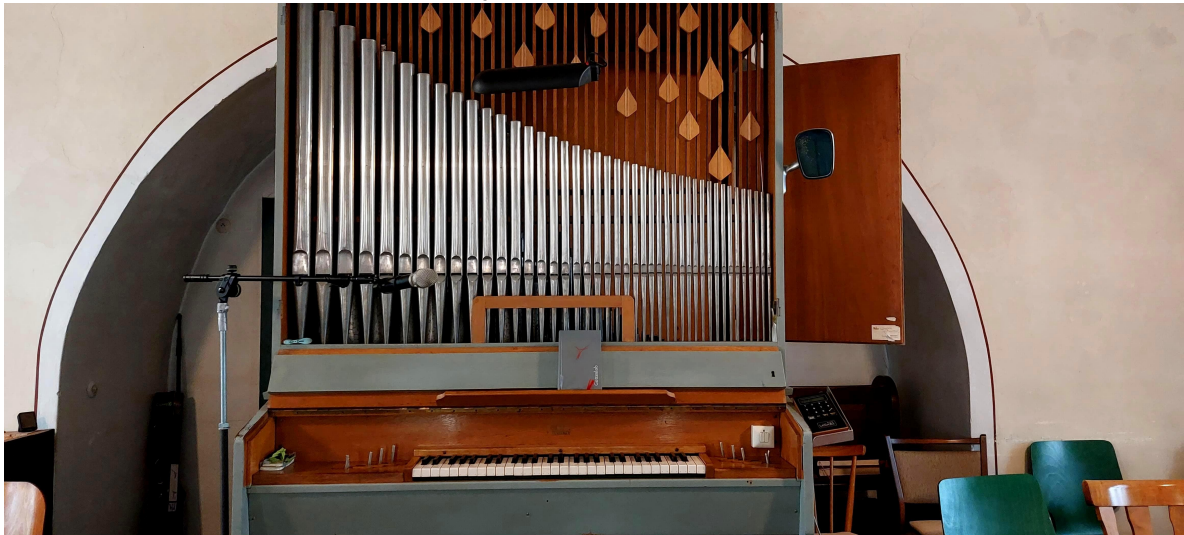

# Fritzdorf, St. Georg

St. Georg, Oevericher Straße 15, 53343 Fritzdorf, Germany

<b>Builder</b>	Walcker
<b>Year</b>	ca. 1950
<b>Period/Style</b>	Neo-Baroque
<b>Stops</b>	6
<b>Keyboards</b>	1+P
<b>Keyaction</b>	tracker/mechanical

## Description

The organ was constructed around 1950 by Walcker Orgelbau, a company based in Ludwigsburg.

It is a series positive of type D5 with (presumably later) modified disposition (especially Salicet 8', which replaces the commonly found Flöte 4').