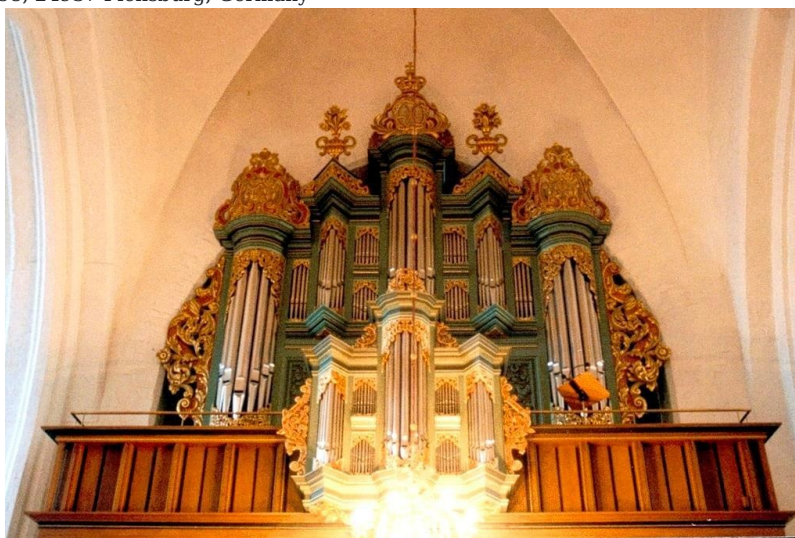

Flensburg, St. Marien

Sankt Marien, Große Straße 58, 24937 Flensburg, Germany

Builder	Marcussen & Søn
Year	ca. 1983
Period/Style	Modern
Stops	41
Keyboards	3+P
Keyaction	tracker/mechanical

Description

The organ was constructed by Marcussen & Son in the year 1983.