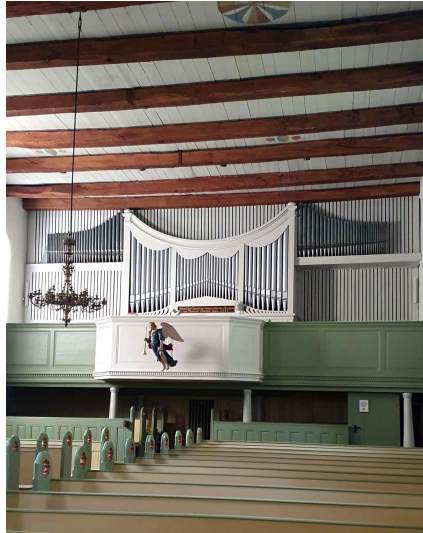

Brügge, St. Johannis

St. Johannis, Dorfstraße , 24582 Brügge, Germany

Builder	R. Neuthor
Year	1975
Period/Style	Neo-Baroque
Stops	23
Keyboards	2+P
Keyaction	tracker/mechanical

Description

The organ was constructed by Rudolf Neuthor from Kiel in 1975. It still contains registers from the predecessor organ made by Marcussen in 1821.