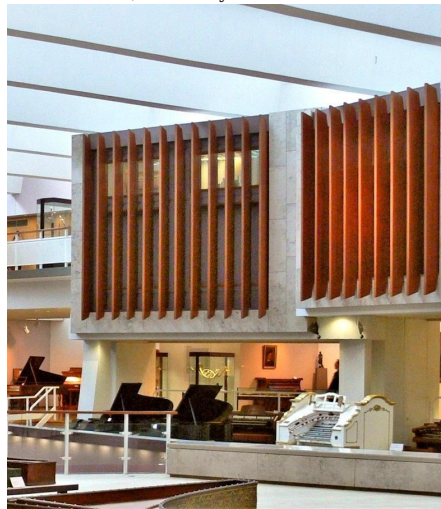

Berlin, Musikinstrumentenmuseum (Wurlitzer Organ)

Musikinstrumenten-Museum, Tiergartenstraße 1, 10785 Berlin, Germany

Builder	Wurlitzer
Year	ca. 1929
Period/Style	Romantic
Stops	157
Keyboards	4+P
Keyaction	electrical
Tuning	Equal

Description

The organ was constructed in 1929 by the Rudolph Wurlitzer Company, bearing the opus number 2064. The instrument was custom-built for Werner Ferdinand von Siemens and was originally installed in the Siemens Concert Hall in Berlin. After being damaged in a fire in 1963, the organ was restored and became property of the State Institute for Music Research in 1982. After a further restoration by the Walcker Company in 1984, it was installed in the exhibition hall. The organ is a classic example of a cinema organ and contains 129 pipe registers drawn from 16 ranks of pipes, using the multiplex principle. Moreover, this particular instrument is the largest Wurlitzer organ in Europe!

Stoplist/Disposition

I Accompaniment	II Great	III Orchestral	IV Solo	Pedal
Contra Viol 16'	Diaphone 16'	Diaphone 16'	Contra Gamba 16'	Diaphone 16'
Burdon 16'	Contra Gamba 16'	Contra Gamba 16'	Tibia clausa 16'	Contra Gamba 16'
Lieblich Burdon 16'	Contra Viol 16'	Tibia clausa 16'	Diaphonic Diapason 8'	Tibia clausa 16'
Diaphonic Diapason 8'	String 16'	Bourdon 16'	Gamba 8'	Burdon 16'
Tibia clausa 8'	Tibia clausa 16'	Diaphonic Diapason 8'	String 8'	Lieblich Burdon 16'
Flute 8'	Burdon 16'	Tibia clausa 8'	String celeste 8'	Octave 8'
Lieblich Gedackt 8'	Lieblich Bourdon 16'	Flute 8'	Quintadena 8'	Tibia clausa 8'
Quintadena 8'	Diaphonic Diapason 8'	Lieblich Gedackt 8'	Octave 4'	Flute 8'
Gamba 8'	Flute 8'	Quintadena 8'	Piccolo 4'	Lieblich Gedackt 8'
Viol d'orchestre 8'	Tibia clausa 8'	Gamba 8'	Gambette 4'	Gamba 8'
Viol celeste 8'	Lieblich Gedackt 8'	Viol d'orchestre 8'	Ophicleide 16'	String 8'