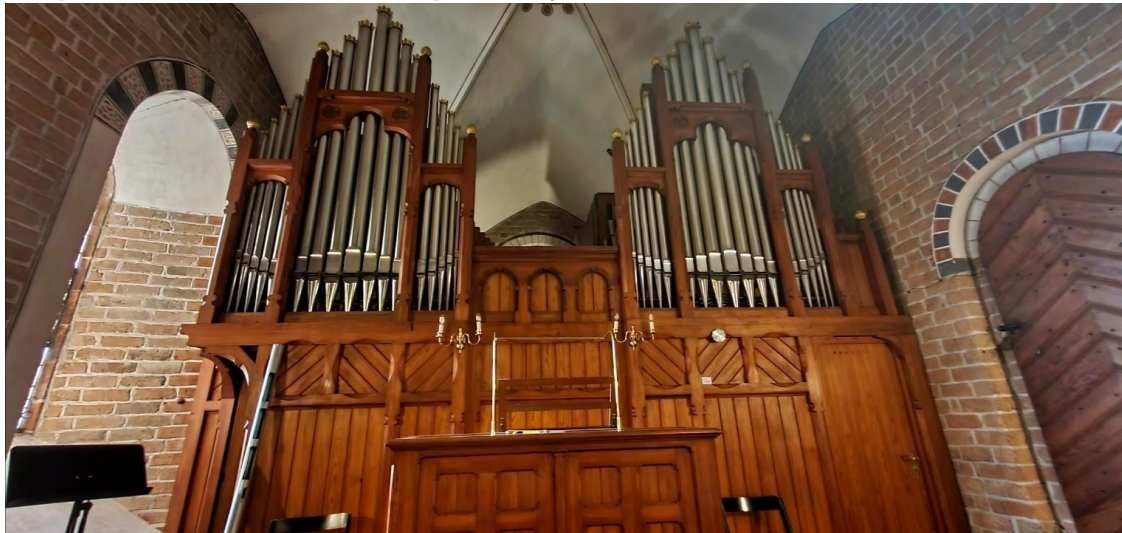

Altenkrempe, Basilika

Basilika Altenkrempe, Milchstraße 18, 23730 Altenkrempe, Germany

Builder	W. Sauer
Year	1901
Period/Style	Romantic
Stops	26
Keyboards	2+P
Keyaction	pneumatic

Description

The organ was constructed by Wilhelm Sauer in 1901 and was renovated by Orgelbau Scheffler in 2021.