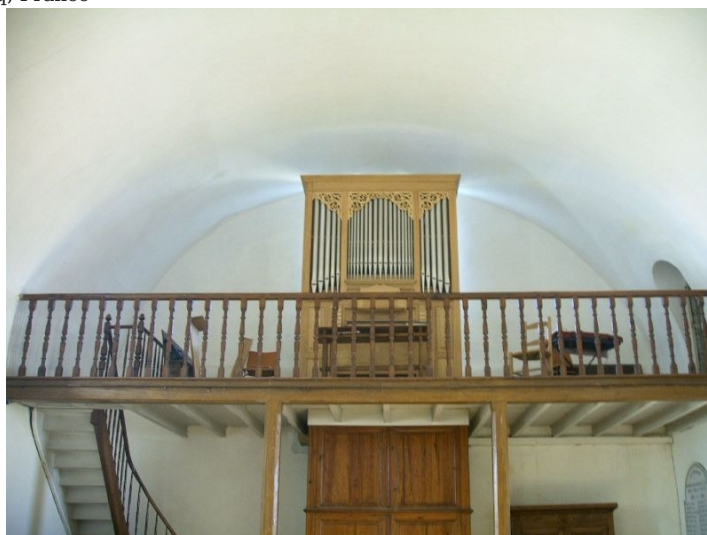

2-6 Rue du Temple, 64270 Bellocq, France

Builder	Stoneham W. F.
Year	ca. 1914
Period/Style	Classical
Keyaction	tracker/mechanical
Tuning	Unknown