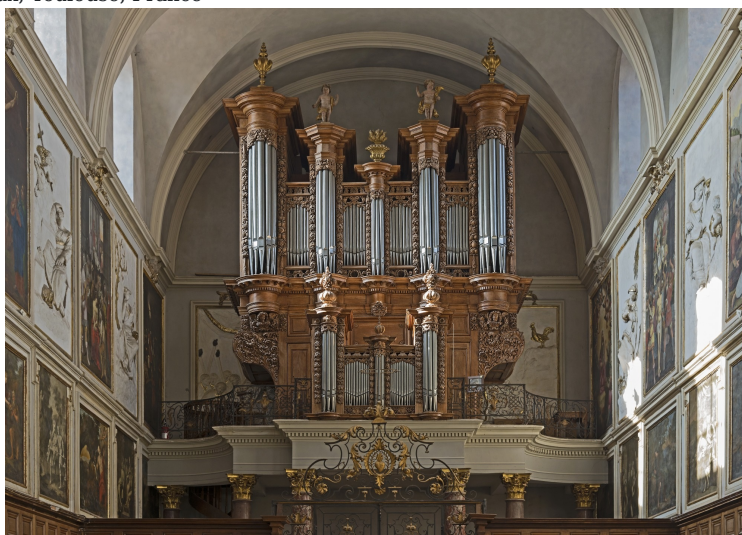

Toulouse, Église Saint-Pierre-des-Chartreux (Grand Orgue)

Église Saint-Pierre-des-Chartreux, Toulouse, France

Builder

Robert Delaunay

Year

1677

Period/Style

Renaissance

Keyaction

tracker/mechanical

Tuning

Unknown