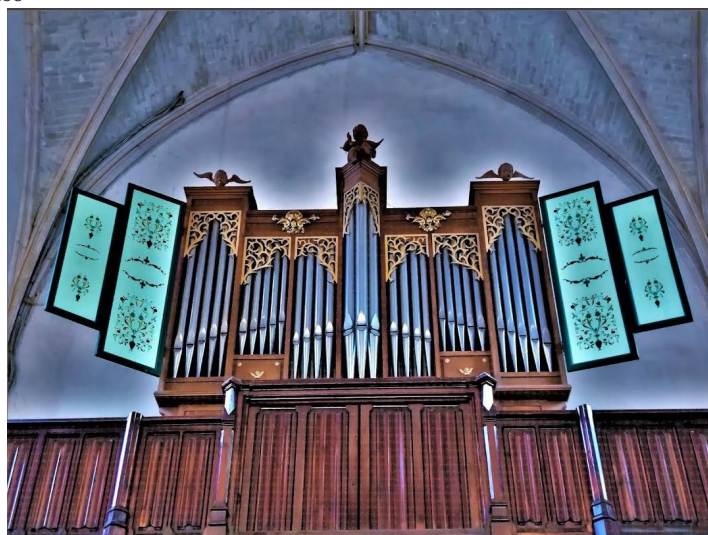

Église Saint-Martin, Ligugé, France

Builder	Reygaert frères
Year	1875
Period/Style	Romantic
Keyaction	tracker/mechanical
Tuning	Unknown