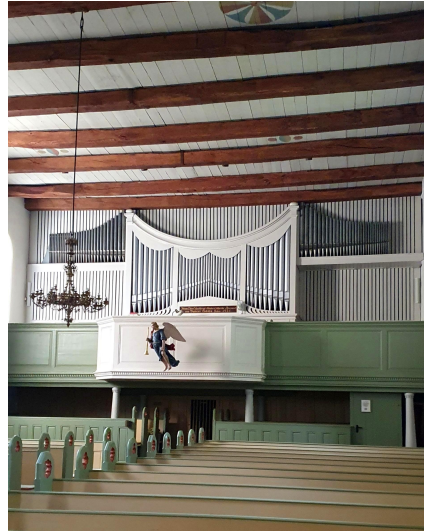

Brügge, St. Johannis

St. Johannis, Dorfstraße , 24582 Brügge, Germany

Builder	R. Neuthor
Year	1975
Period/Style	Neo-Baroque
Stops	23
Keyboards	2+P
Keyaction	tracker/mechanical

Description

The organ was constructed by Rudolf Neuthor from Kiel in 1975. It still contains registers from the predecessor organ made by Marcussen in 1821.

Stoplist/Disposition

I Hauptwerk	II Schwellwerk	Pedal
Bordun 16'	Gedeckt 8'	Subbass 16'
Prinzipal 8'	Quintatön 8'	Offenbass 8'
Konzertflöte 8'	Flöte 4'	Choralbass 4'
Oktave 4'	Prinzipal 2'	Nachthorn 2'
Nasat 2 2/3'	Terz 1 3/5'	Mixtur 4f. 2 2/3'
Waldhorn 2'	Zimbel 3f. 2/3'	Posaune 16'
Mixtur 3-4f. 1 1/3'	Krummhorn 8'	Trompete 8'
Trompete 8'		Trompete 4'

Additional: II/I, II/P, II/P, Freie Kombi.1, Freie Kombi.2, Zungen ab, Tutti, Auslöser, Tremulant II Schwellwerk

Sources

<https://organindex.de/index.php?title=Br%C3%BCgge_(Holstein),_St._Johannis>