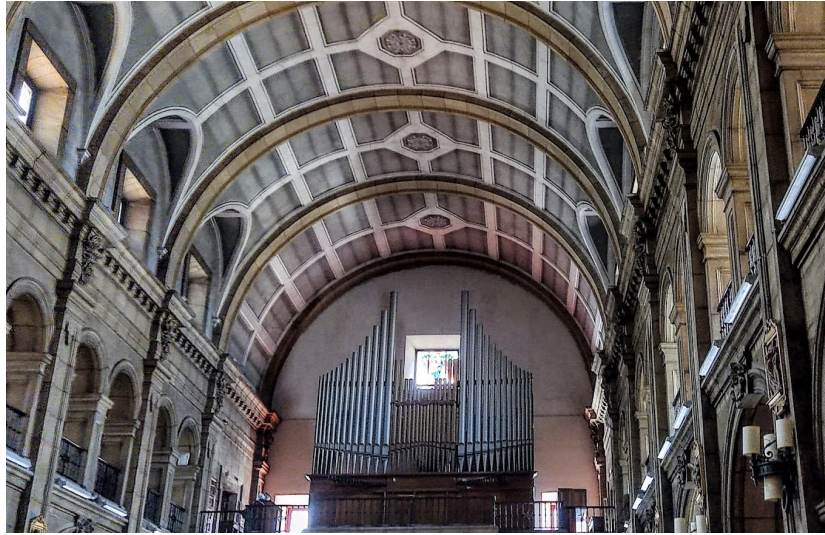

Period/Style

Classical

Keyaction

tracker/mechanical

Gijón, Iglesia de San José

C. Pedro Duro, 11, 33206 Gijón, Spain

Builder

OESA