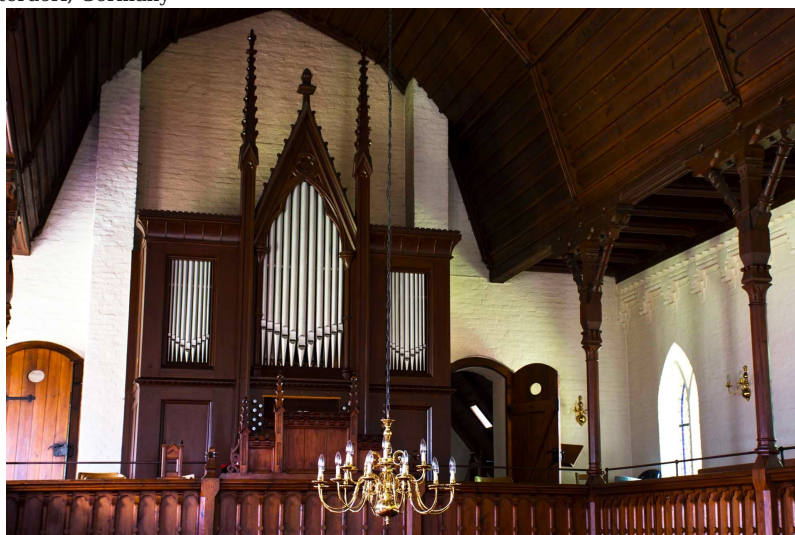

Kalandstraße 1, 25587 Münsterdorf, Germany

Builder	Nagel Itzehoe
Year	1871
Period/Style	Romantic
Stops	12
Keyboards	2+P
Keyaction	tracker/mechanical
Tuning	Equal at 440 Hz

Description

Built in 1871 by the Itzehoe organ builder Nagel (an apprentice from the Walcker workshop), this organ bears stylistic similarities to the Marcussen organs of the 19th century. According to the relatively sparse sources available, parts from the organ present in the Breitenburg chapel were incorporated into this instrument. However, these parts cannot originate from the currently intact organ in the chapel but are likely even older.