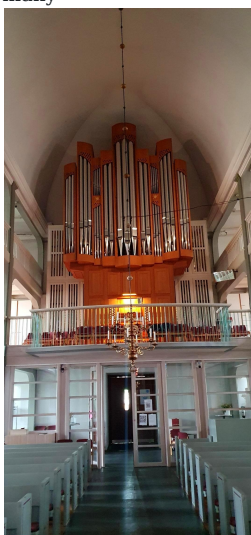

Bad Oldesloe, Peter-Paul-Kirche

Peter-Paul-Kirche, Kirchberg 8, 23843 Bad Oldesloe, Germany

Builder	Mühleisen
Year	2006
Period/Style	Modern
Stops	39
Keyboards	3+P
Keyaction	tracker/mechanical

Description

The organ was constructed by Orgelbau Mühleisen, a company based in Leonberg, in 2006. The predecessor of this organ was made by Kemper in 1961, consisting of three manuals and pedal with 38 stops, and was later sold to Poland.