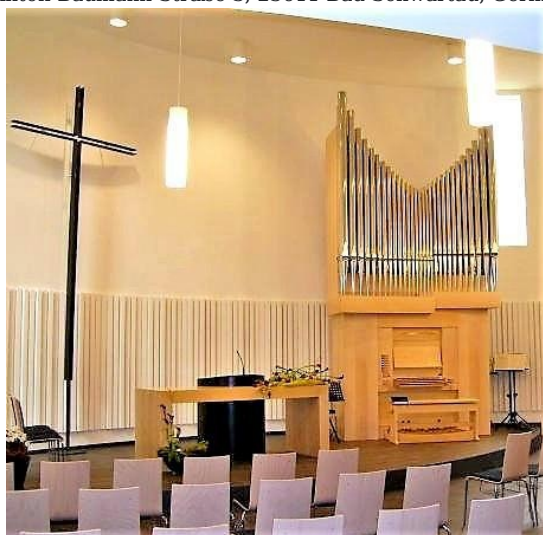

Bad Schwartau, Neuapostolische Kirche

Neuapostolische Kirche Bad Schwartau, Anton-Baumann-Straße 3, 23611 Bad Schwartau, Germany

Builder	Mühleisen
Year	2008
Period/Style	Modern
Stops	19
Keyboards	2+P
Keyaction	tracker/mechanical

Description

The organ was constructed by Konrad Mühleisen Orgelbau in the year 2008.

Stoplist/Disposition

I Hauptwerk	II Manual	Pedal
Prinzipal 8'	Bourdon 8'	Subbaß 16'
Bourdon 8'	Viola 8'	Flötbaß 8'
Viola 8'	Oktave 4'	
Oktave 4'	Rohrflöte 4'	
Rohrflöte 4'	Nasat 22/3'	
Nasat 22/3'	Terz 13/5'	
Oktave 2'	Oboe 8'	
Terz 13/5'		
Mixtur 3f 2'		
Oboe 8'		

Additional: II/I, I/P, II/P

Sources

<https://organindex.de/index.php?title=Bad_Schwartau,_Neuapostolische_Kirche>