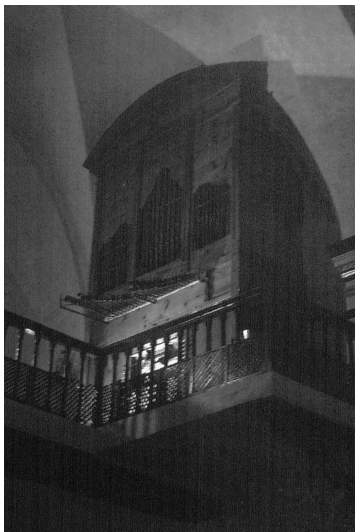

Convento de M.Inmaculada, 04820 Vélez-Rubio, Spain

Builder

José Manuel Martínez

Year

ca. 1829

Period/Style

Neo-Classical

Keyaction