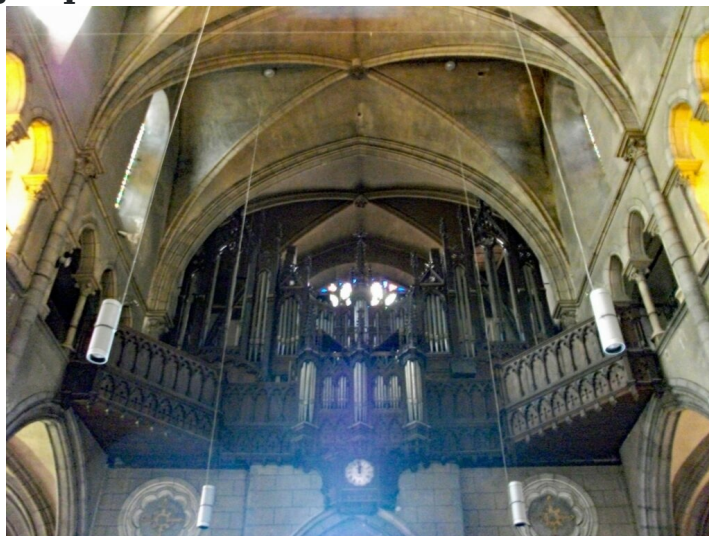

Pau, Église Saint-Jacques

Builder	Joseph Merklin
Year	ca. 1870
Period/Style	Romantic
Keyaction	tracker/mechanical
Tuning	Unknown