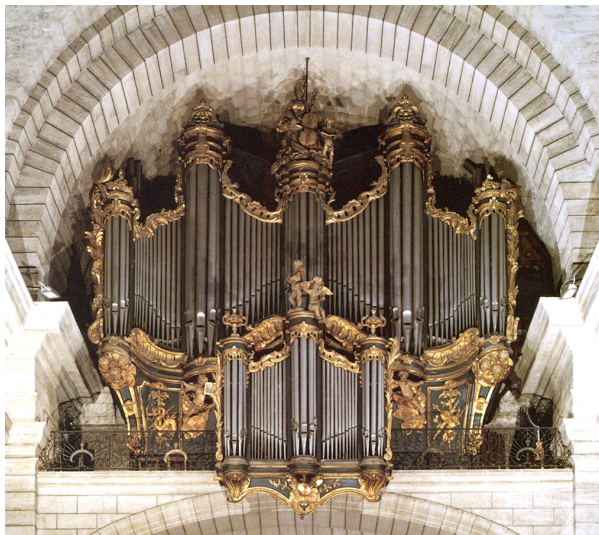

Pézenas, collégiale Saint-Jean

collégiale Saint-Jean, Pézenas, France

Builder	Jean François L'Epine
Year	1757
Period/Style	Baroque
Keyaction	tracker/mechanical
Tuning	Unknown