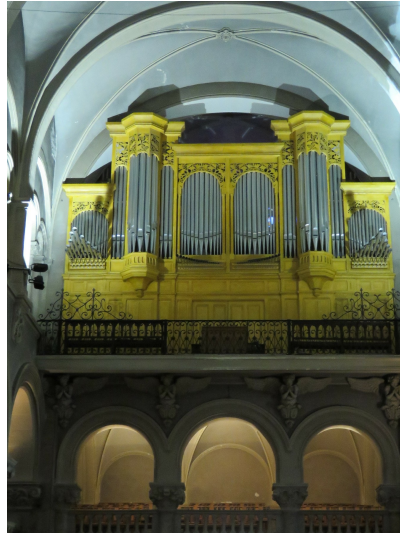

# Cannes, Notre-Dame-de-Bon-Voyage

Notre-Dame-de-Bon-Voyage, Cannes, France

|                     |                    |
|---------------------|--------------------|
| <b>Builder</b>      | Frères Vignolo     |
| <b>Year</b>         | ca. 1901           |
| <b>Period/Style</b> | Classical          |
| <b>Keyaction</b>    | tracker/mechanical |
| <b>Tuning</b>       | Unknown            |