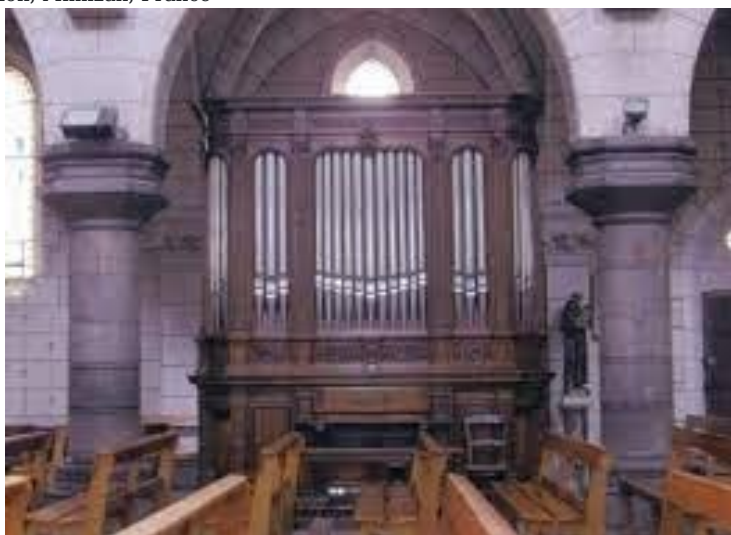

Romantic

Keyaction

tracker/mechanical

Tuning

Unknown

Mimizan, Eglise Notre Dame de l'Assomption

Eglise Notre Dame de l'Assomption, Mimizan, France

Builder	Debierre Louis
Year	1888
Period/Style	Romantic
Keyaction	tracker/mechanical
Tuning	Unknown