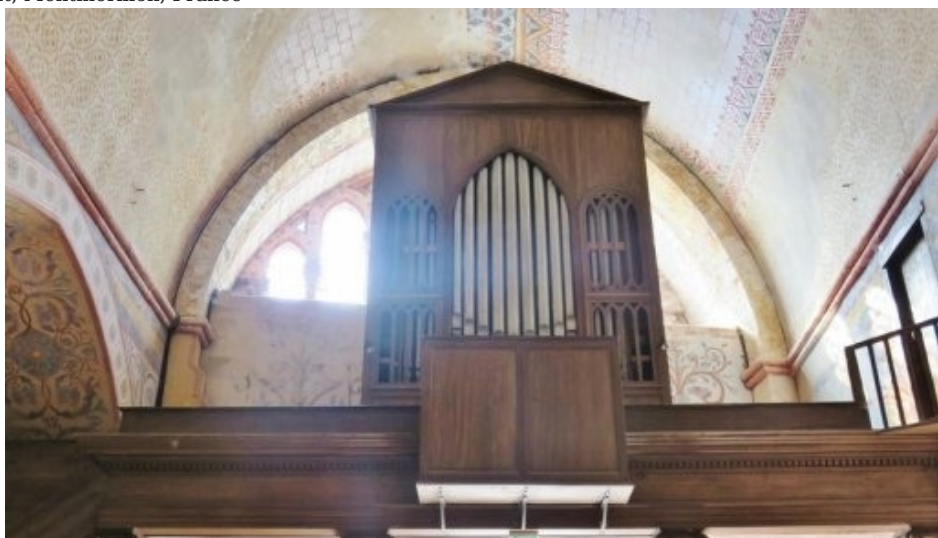

Montmorillon, Chapelle Saint-Laurent

Chapelle Saint-Laurent, Montmorillon, France

Builder	Debierre Louis
Year	1897
Period/Style	Romantic
Keyaction	tracker/mechanical
Tuning	Unknown