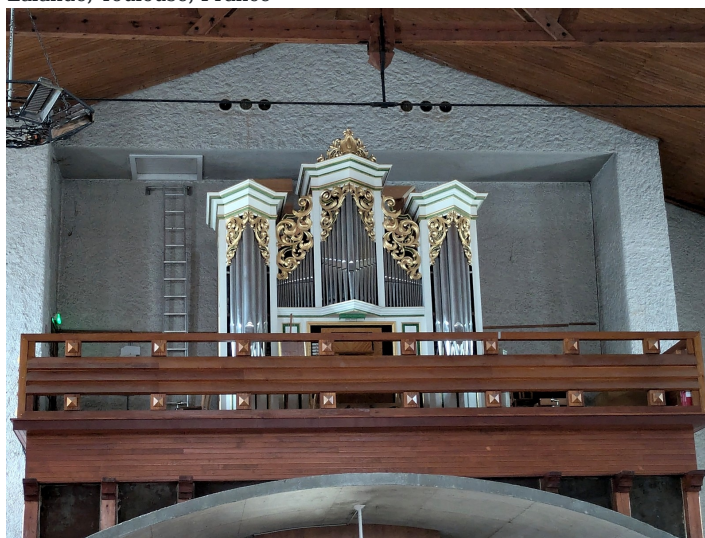

Église Sainte Marie-Madeleine de Lalande, Toulouse, France

Builder	Bancells Gérard
Year	2004
Period/Style	Modern
Keyaction	tracker/mechanical
Tuning	Unknown